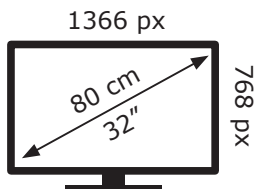

ENERGY

GRUNDIG

32 GHB 5340 BQ8T00

27 kWh/1000h

ABCDEF**G**

28 kWh/1000h

2019/2013