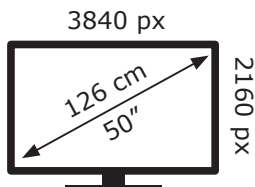

ENERGY

GRUNDIG

50 GHU 7800 B BL9T00

64 kWh/1000h

ABCDEF**G**

65 kWh/1000h

2019/2013