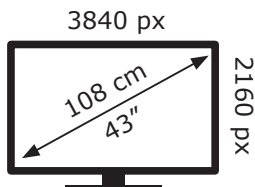

ENERGY

GRUNDIG

43 GHU 7970 B BS6T00

51 kWh/1000h

ABCDEF**G**

83 kWh/1000h

2019/2013