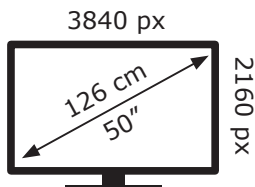

ENERGY

GRUNDIG

50 GHU 7970 B BS8T00

59 kWh/1000h

ABCDEF**G**

84 kWh/1000h

2019/2013