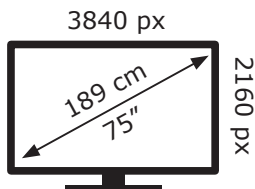

ENERGY

GRUNDIG

75 GHU 7970 B BS9T00

107 kWh/1000h

ABCDEF**G**

195 kWh/1000h

2019/2013