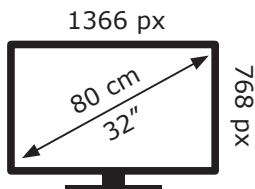

ENERGY

GRUNDIG

32 GHH 5200 BY6T00

27 kWh/1000h

ABCDEF**G**

28 kWh/1000h

2019/2013