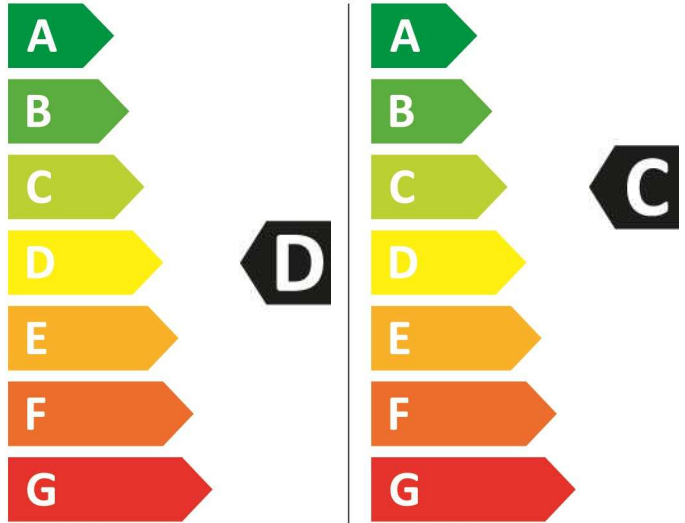

ENERG

GRUNDIG

GWDI8540 7165145500

🚰 264 kWh/100🔄

🚰 62 kWh/100🔄

5,0 kg 8,0 kg

53 L 40 L

7:55 3:38

A**B**CDEFG

71 dB
A**B**CD

2019/2014