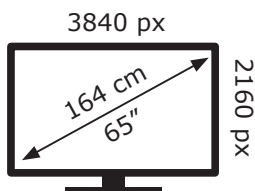

ENERGY

GRUNDIG

65 GHU 7910 B BV4T00

101 kWh/1000h

ABCDEF**G**

130 kWh/1000h

2019/2013