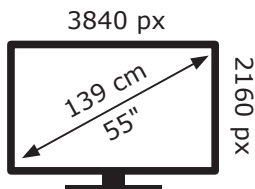

ENERGY

GRUNDIG

55 GFU 8960B UQP000

87 kWh/1000h

ABCDEF**G**

107 kWh/1000h

2019/2013