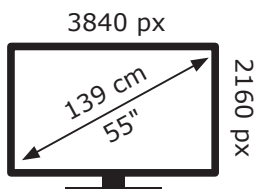

ENERGY

GRUNDIG

55 GFU 8960A UQW000

87 kWh/1000h

ABCDEF**G**

107 kWh/1000h

2019/2013