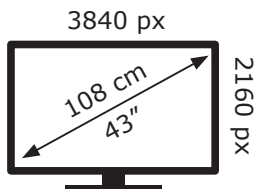

ENERGY

GRUNDIG

43 GFU 7835B E AX8T00

55 kWh/1000h

ABCDEF**G**

86 kWh/1000h

2019/2013