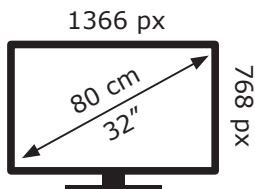

ENERGY

GRUNDIG

32 GFH 6620B BG4T00

27 kWh/1000h

ABCDEF**G**

30 kWh/1000h

2019/2013