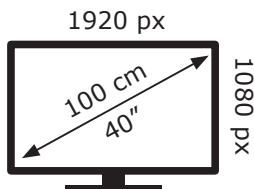

# ENERGY

**GRUNDIG**

40 GHF 6500 BK6T00

**36** kWh/1000h

ABCDEF**G**

**38** kWh/1000h

2019/2013