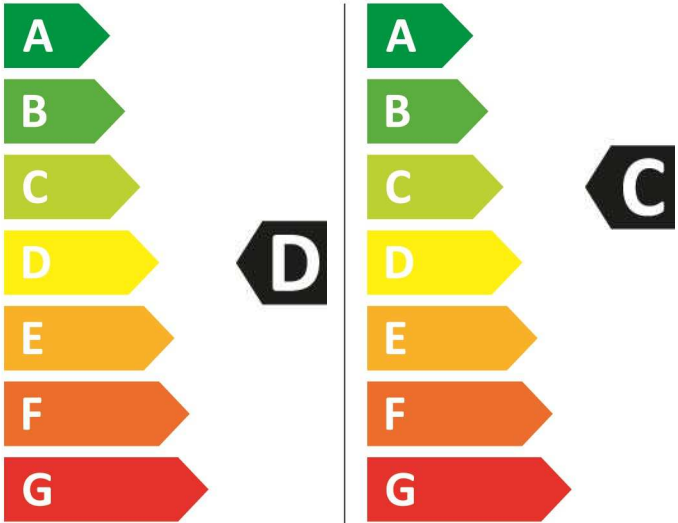

ENERG

GRUNDIG

GDP810662WW 7177884200

306 kWh/100

68 kWh/100

6,0 kg  10,0 kg

63 L  52 L

9:35  3:58