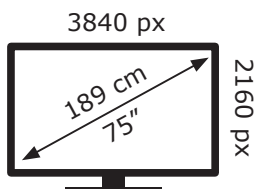

# ENERGY

**GRUNDIG**

75 VCE 223 AU4T00

**107** kWh/1000h

ABCDEF**G**

**125** kWh/1000h

2019/2013