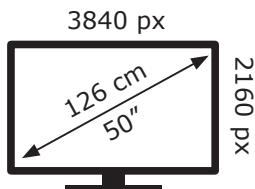

# ENERGY

**GRUNDIG**

50 VOE 73 AU6T00

**64** kWh/1000h

ABCDEF**G**

**65** kWh/1000h

2019/2013