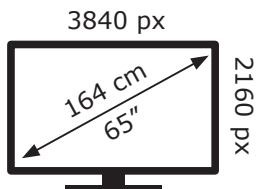

# ENERGY

**GRUNDIG**

65 GOB 9380 AY4T00

**112** kWh/1000h

ABCDEF**G**

**115** kWh/1000h

2019/2013