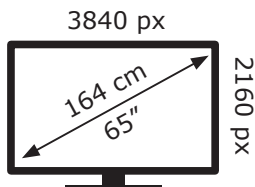

# ENERGY

**GRUNDIG**

65 VOE 83 CV3T00

**100** kWh/1000h

ABCDEF**G**

**155** kWh/1000h

2019/2013