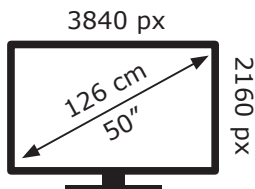

ENERGY

GRUNDIG

50 VAE 70 S DEA000

54 kWh/1000h

ABCDEF**G**

74 kWh/1000h

2019/2013