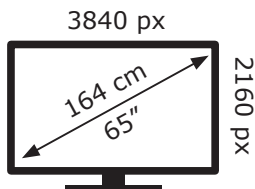

# ENERGY

**GRUNDIG**

65 VOE 72 S DEJ000

**84** kWh/1000h

ABCDEF**G**

**104** kWh/1000h

2019/2013