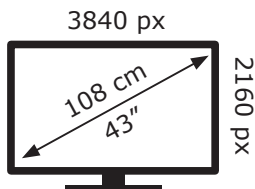

ENERGY

GRUNDIG

43 VLX 22 LDLB DKB000

66 kWh/1000h

ABCDEF**G**

86 kWh/1000h

2019/2013