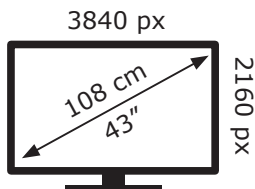

# ENERGY

**GRUNDIG**

43 VOE 72 DMR000

**66** kWh/1000h

ABCDEF**G**

**86** kWh/1000h

2019/2013