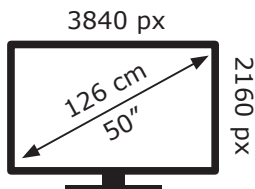

ENERGY

GRUNDIG

50 VLX 22 LDLB DPG000

69 kWh/1000h

ABCDEF**G**

89 kWh/1000h

2019/2013