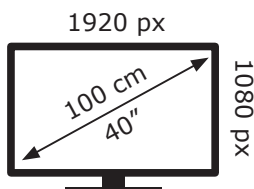

ENERGY

GRUNDIG

40 GFB 5340 BQ9T00

37 kWh/1000h

ABCDEF**G**

38 kWh/1000h

2019/2013