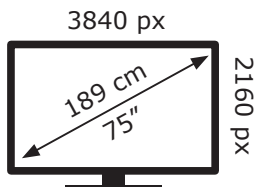

ENERGY

GRUNDIG

75 GUB 7440 Q DT1T00

125 kWh/1000h

ABCDEF**G**

210 kWh/1000h

2019/2013