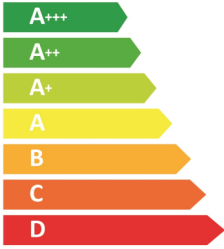

ENERG

енергия · ενέργεια

GRUNDIG

GDK 57000 BXB
7702384114

A

26.3
kWh/annum

A square icon containing a fan symbol. Below it is the text 'A B C D E F G'.

A square icon containing a lightbulb symbol. Below it is the text 'A B C D E F G'.

A square icon containing water droplets and a horizontal line with a wavy pattern. Below it is the text 'A B C D E F G'.

A square icon containing a speaker symbol. Below it is the text '64 dB'.

65/2014

185731011 / AA K 60x120 mm