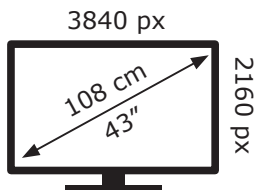

# ENERG

**GRUNDIG**

43 GFU 7800B E AK6T00

**55** kWh/1000h

ABCDEF **G**

**86** kWh/1000h

2019/2013