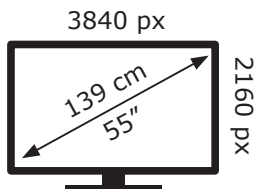

ENERGY

GRUNDIG

55 GGU 8960 E AK7T00

81 kWh/1000h

ABCDEF**G**

110 kWh/1000h

2019/2013