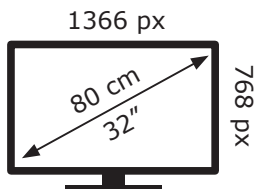

ENERGY

GRUNDIG

32 GHH 6500 BK5T00

27 kWh/1000h

ABCDEF**G**

29 kWh/1000h

2019/2013