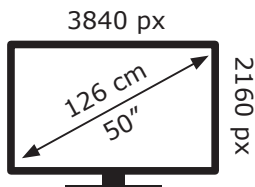

ENERGY

GRUNDIG

50 GHU 7910 B BV3T00

59 kWh/1000h

ABCDEF**G**

84 kWh/1000h

2019/2013