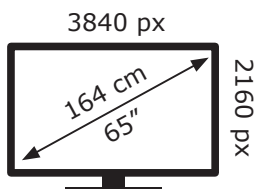

# ENERGY

**GRUNDIG**

65 OLED GG970B DLY000

**140** kWh/1000h

ABCDEF**G**

**150** kWh/1000h

2019/2013