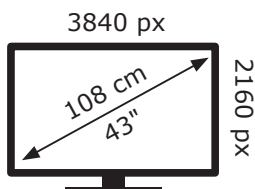

# ENERGY

**GRUNDIG**

43 GFU 7800B UTF000

**66** kWh/1000h

ABCDEF**G**

**86** kWh/1000h

2019/2013