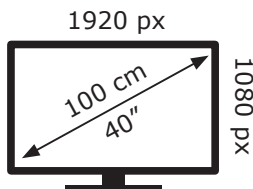

# ENERGY

**GRUNDIG**

40 GGF 6700B DSF000

**40** kWh/1000h

ABCDEF**G**

**42** kWh/1000h

2019/2013