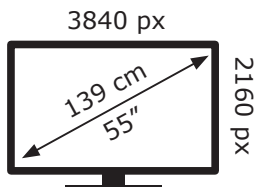

ENERGY

GRUNDIG

55 GGU 7900B DGE000

64 kWh/1000h

ABCDEF**G**

84 kWh/1000h

2019/2013