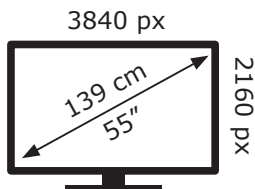

ENERGY

GRUNDIG

55 OLED GG970B E BU6T00

84 kWh/1000h

ABCDEF**G**

87 kWh/1000h

2019/2013