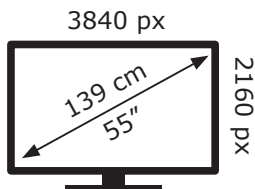

# ENERGY

**GRUNDIG**

55 GHU 7914B CA7T00

**77** kWh/1000h

ABCDEF**G**

**115** kWh/1000h

2019/2013