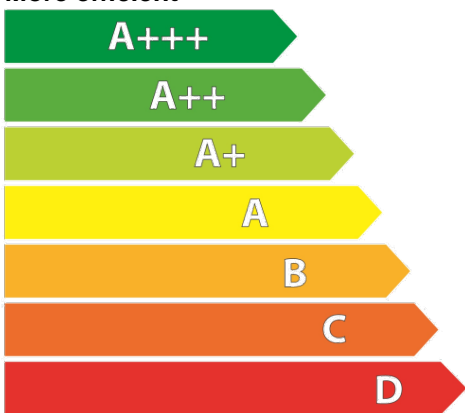

ENERGY

Small/Medium
Oven

Manufacturer

GRUNDIG

Model

GEBTM19400DXPS

More efficient

A+

Less efficient

Energy consumption,kWh

Heating function:

Conventional

0.99

Forced air conventional

0.69

(Based on standard load)