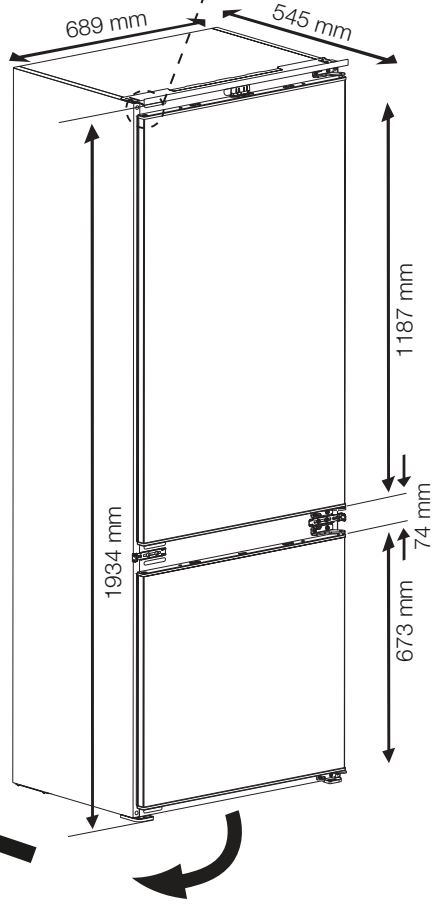

## Installation instructions

K69400

Document Number: 5858790100 - AI

1

h

2

**No wooden back wall**

4.1