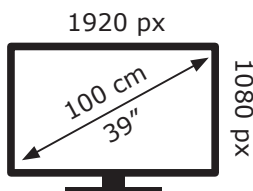

ENERGY

GRUNDIG

39 GFF 6620B BG5T00

38 kWh/1000h

ABCDEF**G**

42 kWh/1000h

2019/2013