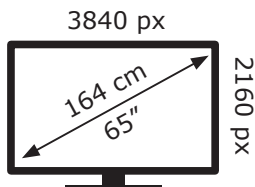

ENERGY

GRUNDIG

65 GHU 8590 CB9T00

100 kWh/1000h

ABCDEF**G**

155 kWh/1000h

2019/2013