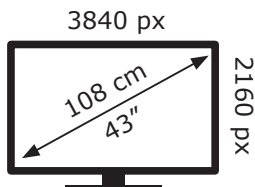

ENERGY

GRUNDIG

A43HU 4030A-E DNJ000

54 kWh/1000h

ABCDEF**G**

74 kWh/1000h

2019/2013