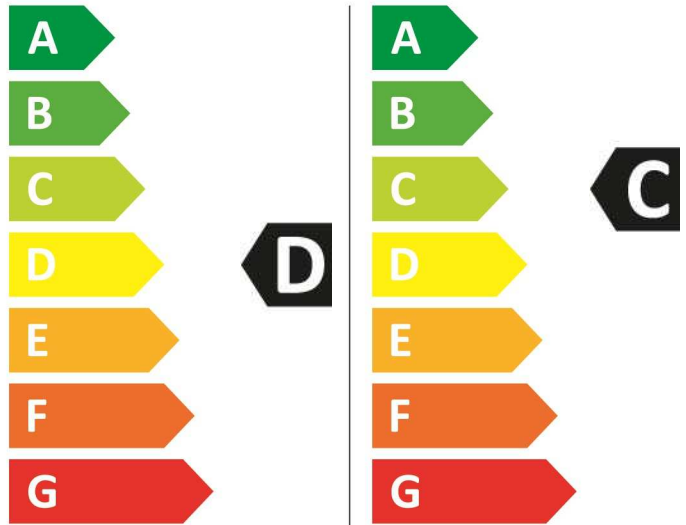

ENERG

GRUNDIG

GWDI8542 7162547200

264 kWh/100

62 kWh/100

5,0 kg 8,0 kg

53 L 40 L

7:55 3:38