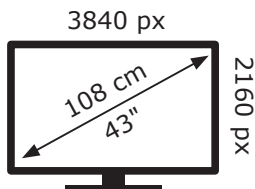

# ENERGY

43 GUW 7170 - Fire TV  
Edition USU000

**GRUNDIG**

**56** kWh/1000h

ABCDEF**G**

**81** kWh/1000h

2019/2013