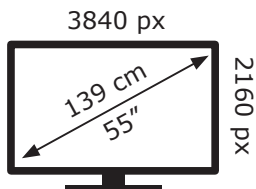

ENERGY

GRUNDIG

55 GUB 8250 DDF000

87 kWh/1000h

ABCDEF**G**

110 kWh/1000h

2019/2013