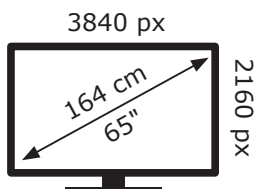

# ENERGY

65 GUW 7170 - Fire TV  
Edition USX000

**GRUNDIG**

**100** kWh/1000h

ABCDEF**G**

**130** kWh/1000h

2019/2013