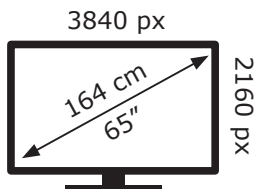

# ENERG

**GRUNDIG**

65 GUB 8250 DDG000

**111** kWh/1000h

ABCDEF**G**

**145** kWh/1000h

2019/2013