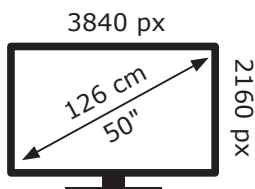

# ENERGY

50 GUW 7170 - Fire TV  
Edition USV000

**GRUNDIG**

**66** kWh/1000h

ABCDEF**G**

**96** kWh/1000h

2019/2013