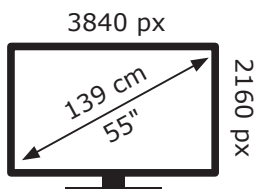

# ENERGY

55 GUW 7170 - Fire TV  
Edition USW000

**GRUNDIG**

**75** kWh/1000h

ABCDEF**G**

**105** kWh/1000h

2019/2013