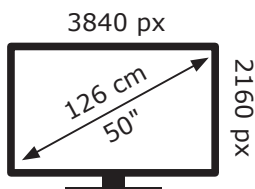

ENERGY

50 GUB 7140 - Fire TV
Edition USR000

GRUNDIG

66 kWh/1000h

ABCDEF**G**

96 kWh/1000h

2019/2013