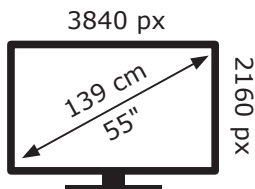

ENERGY

55 GUB 7140 - Fire TV
Edition USS000

GRUNDIG

75 kWh/1000h

ABCDEF**G**

105 kWh/1000h

2019/2013